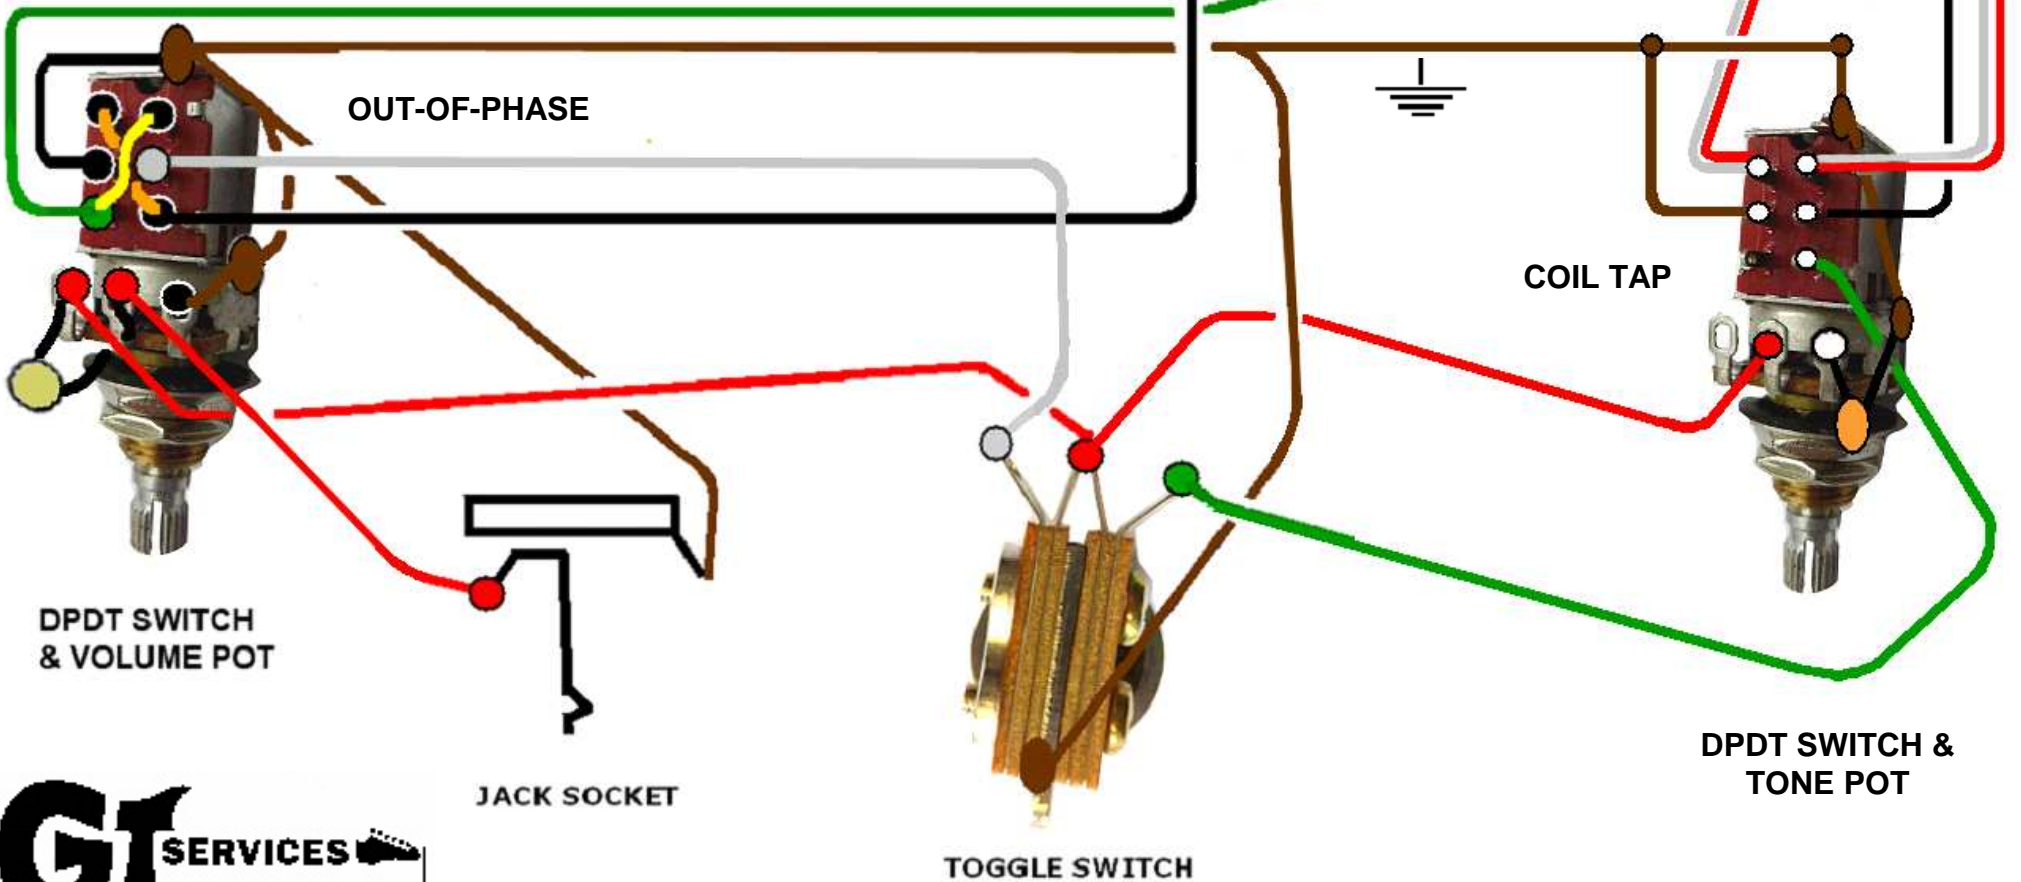

EGGLE - BERLIN PLUS with Push/Pull Coil Tap & Out-of-Phase Switching Seymour Duncan Pickups

FROM NECK PICKUP

Coil tap inner coil = **red** and **white** to earth
Coil tap outer coil = **green** and **black** to earth

This shows both inner coils live on coil tap.
Swapping the wires will change which coil will be live.

FROM BRIDGE PICKUP

DPDT SWITCH & VOLUME POT

JACK SOCKET

TOGGLE SWITCH

DPDT SWITCH & TONE POT