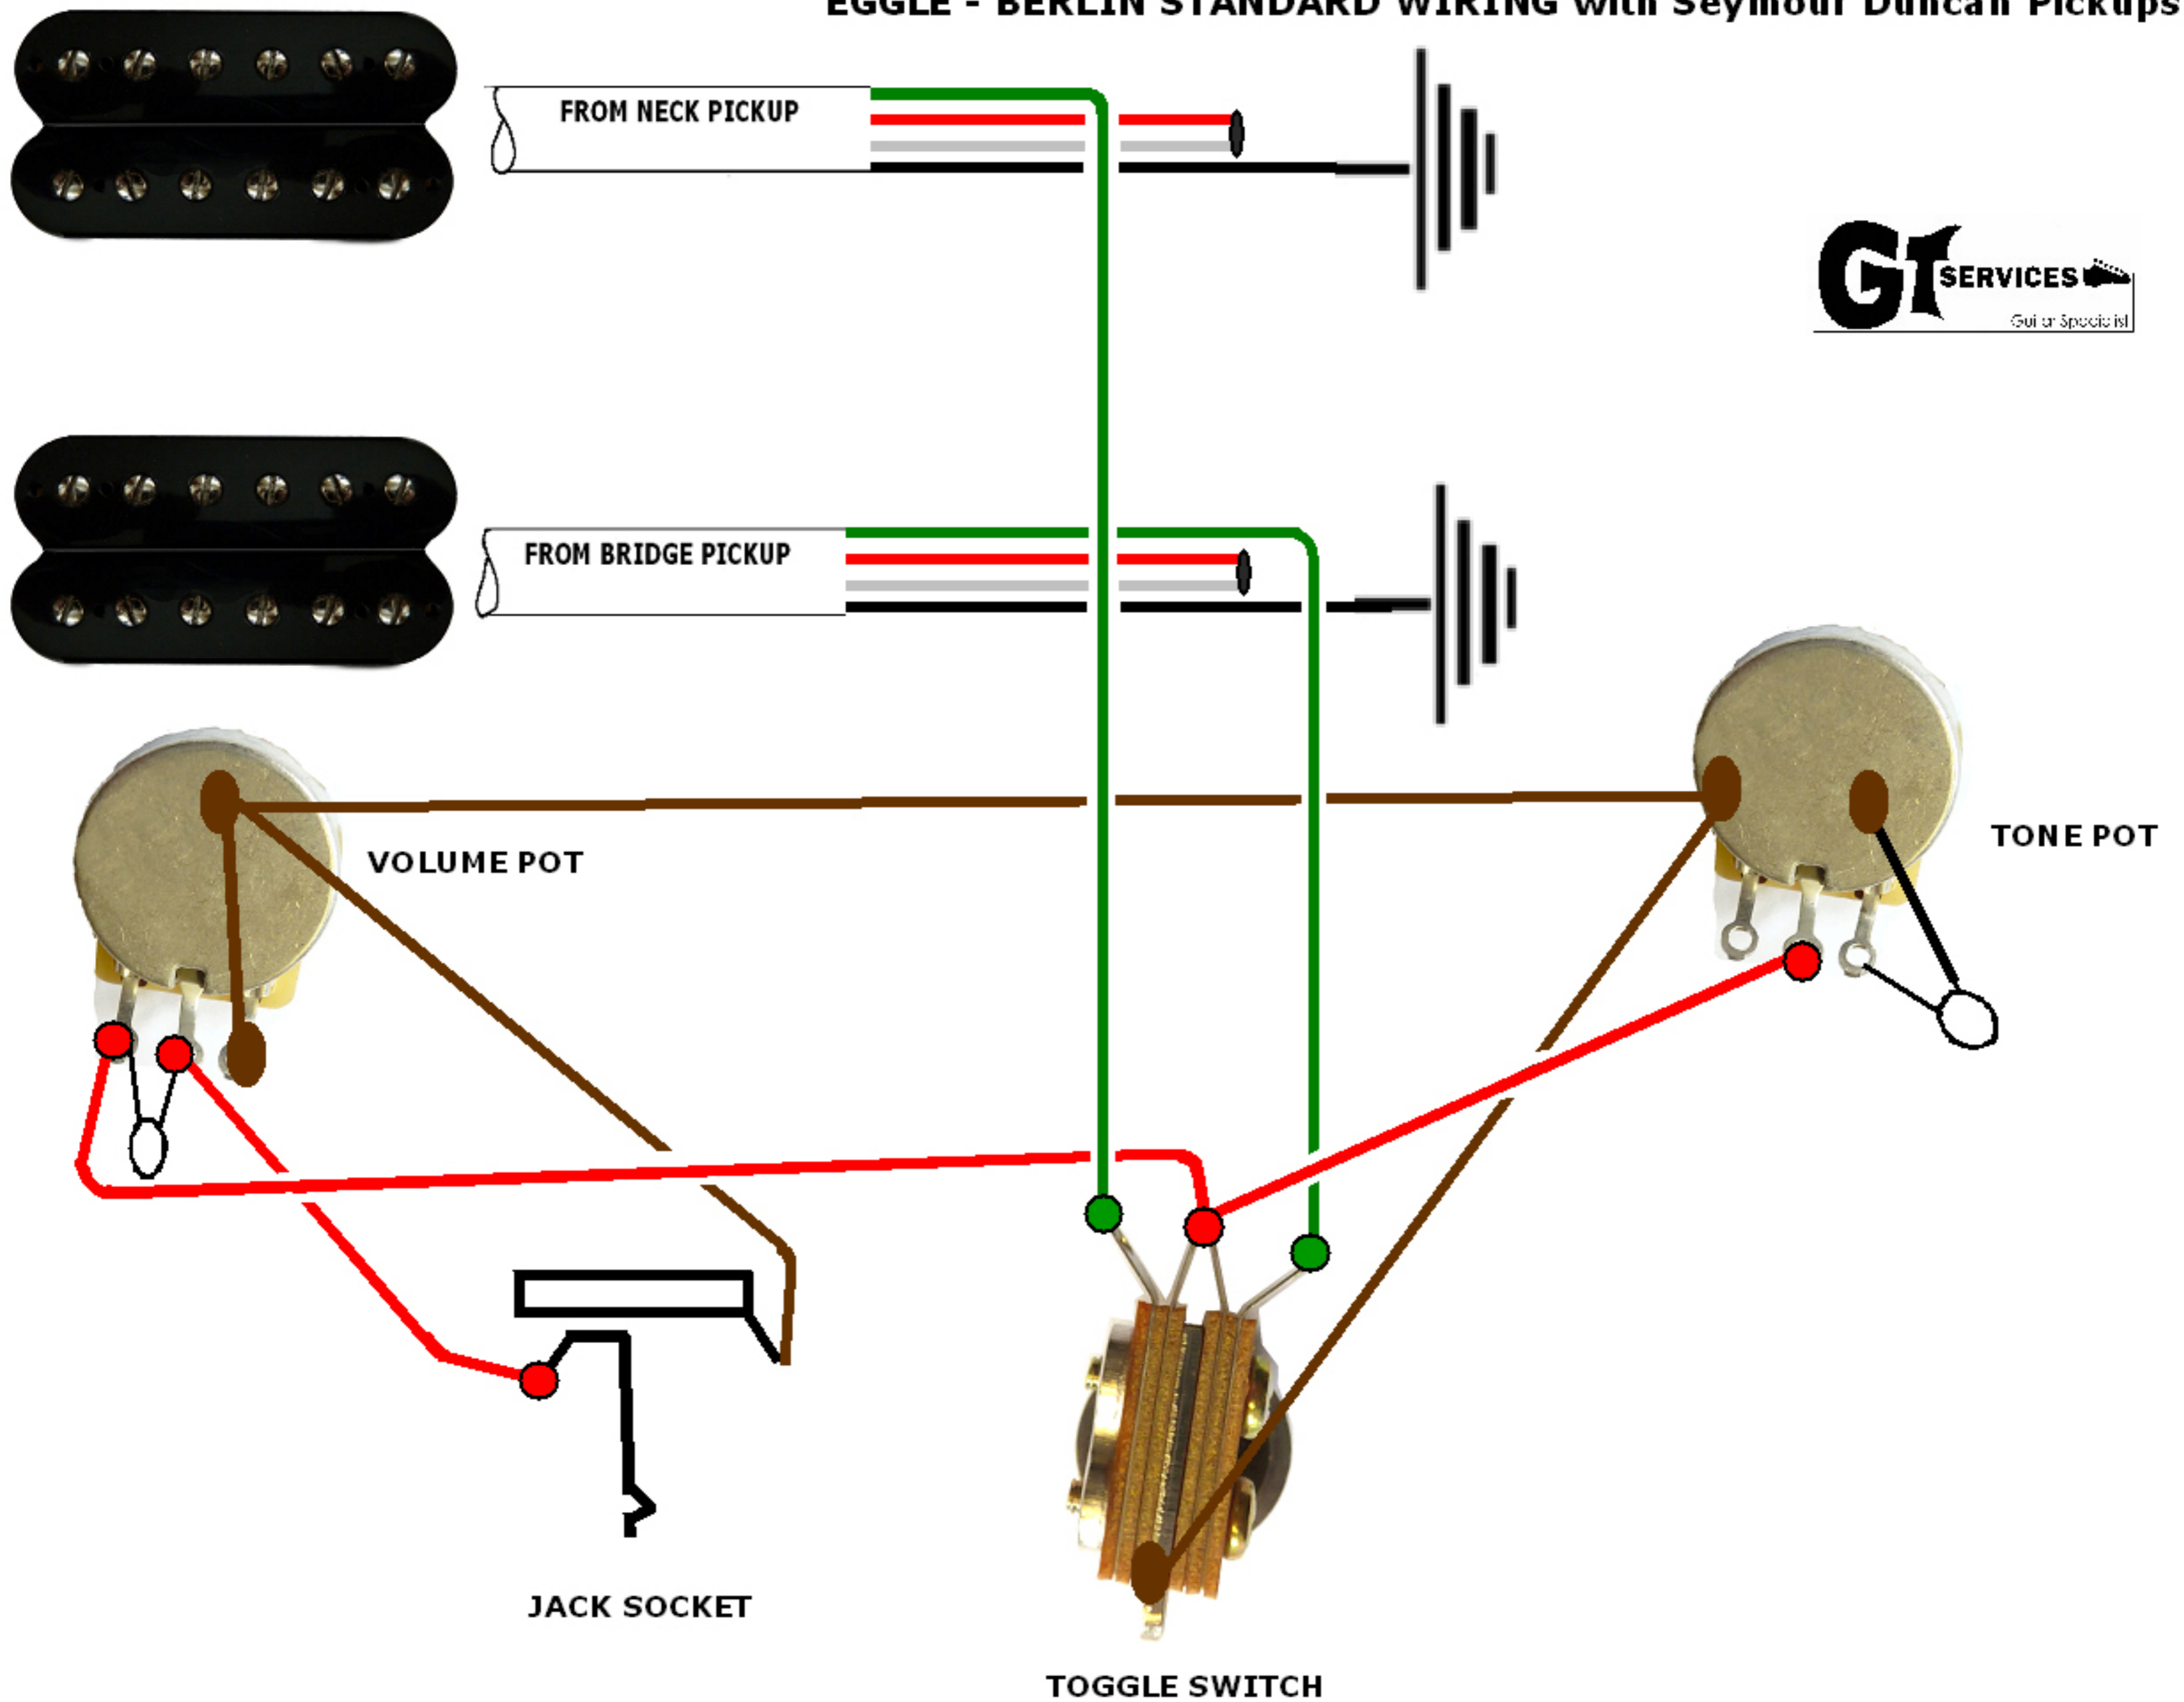

# EGGLE - BERLIN STANDARD WIRING with Seymour Duncan Pickups

JACK SOCKET

TOGGLE SWITCH