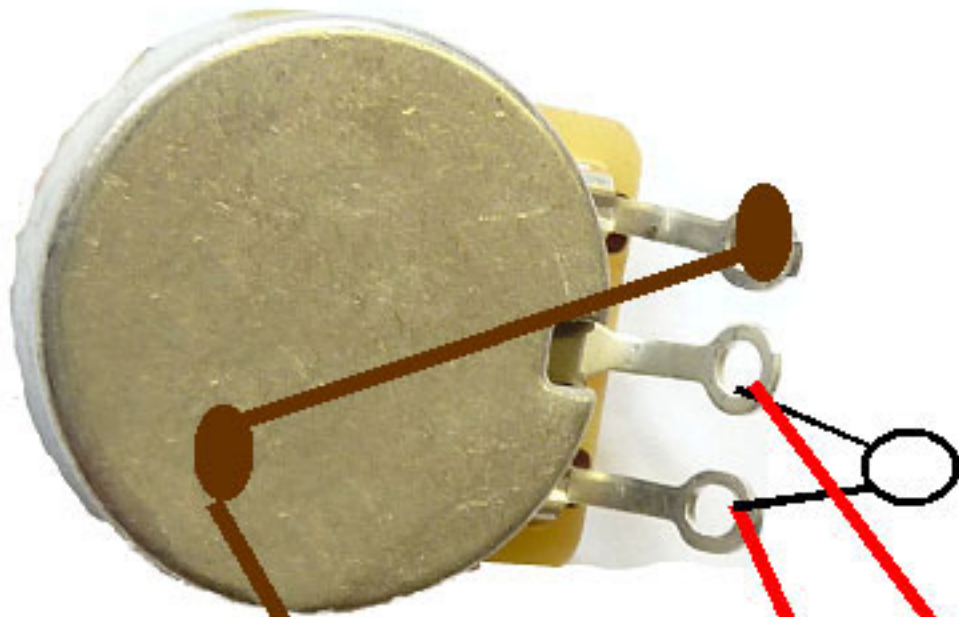

# BERLIN PRO-DELUXE - CONNECTIONS TO: VOLUME, TOGGLE SWITCH, ROTARY SWITCH AND JACK SOCKET

Seymour Duncan wiring colours

ROTARY SWITCH

VOLUME POT

TOGGLE SWITCH

JACK SOCKET

FROM NECK PICKUP

FROM BRIDGE PICKUP

ROTARY SWITCH

This colour = White