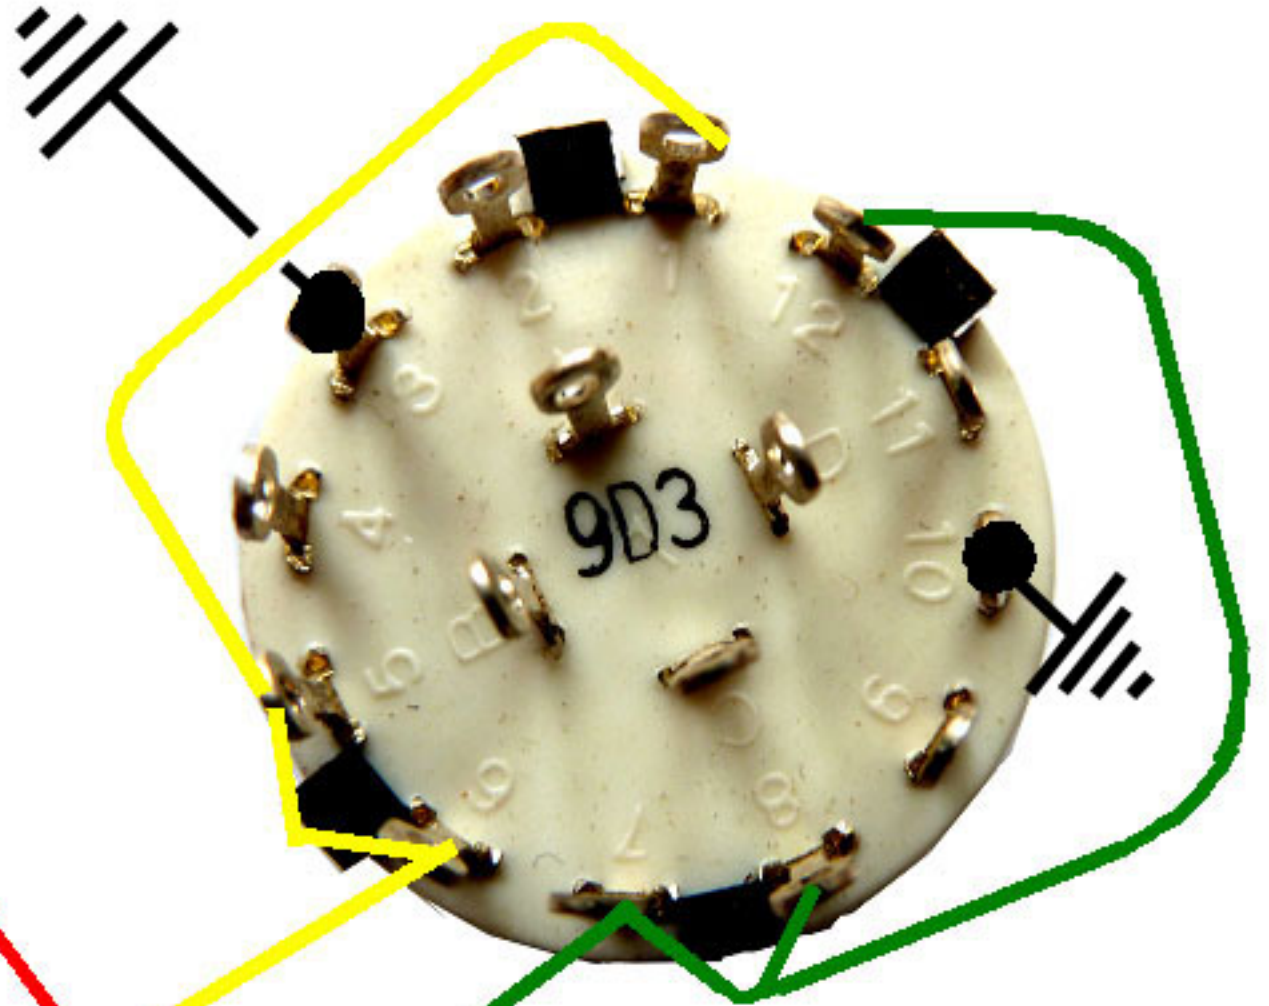

# BERLIN PRO-DELUXE - CONNECTIONS TO: VOLUME, TOGGLE SWITCH, ROTARY SWITCH AND JACK SOCKET

Seymour Duncan wiring colours

ROTARY SWITCH

VOLUME POT

TOGGLE SWITCH

JACK SOCKET

FROM NECK PICKUP

FROM BRIDGE PICKUP

ROTARY SWITCH

This colour = White