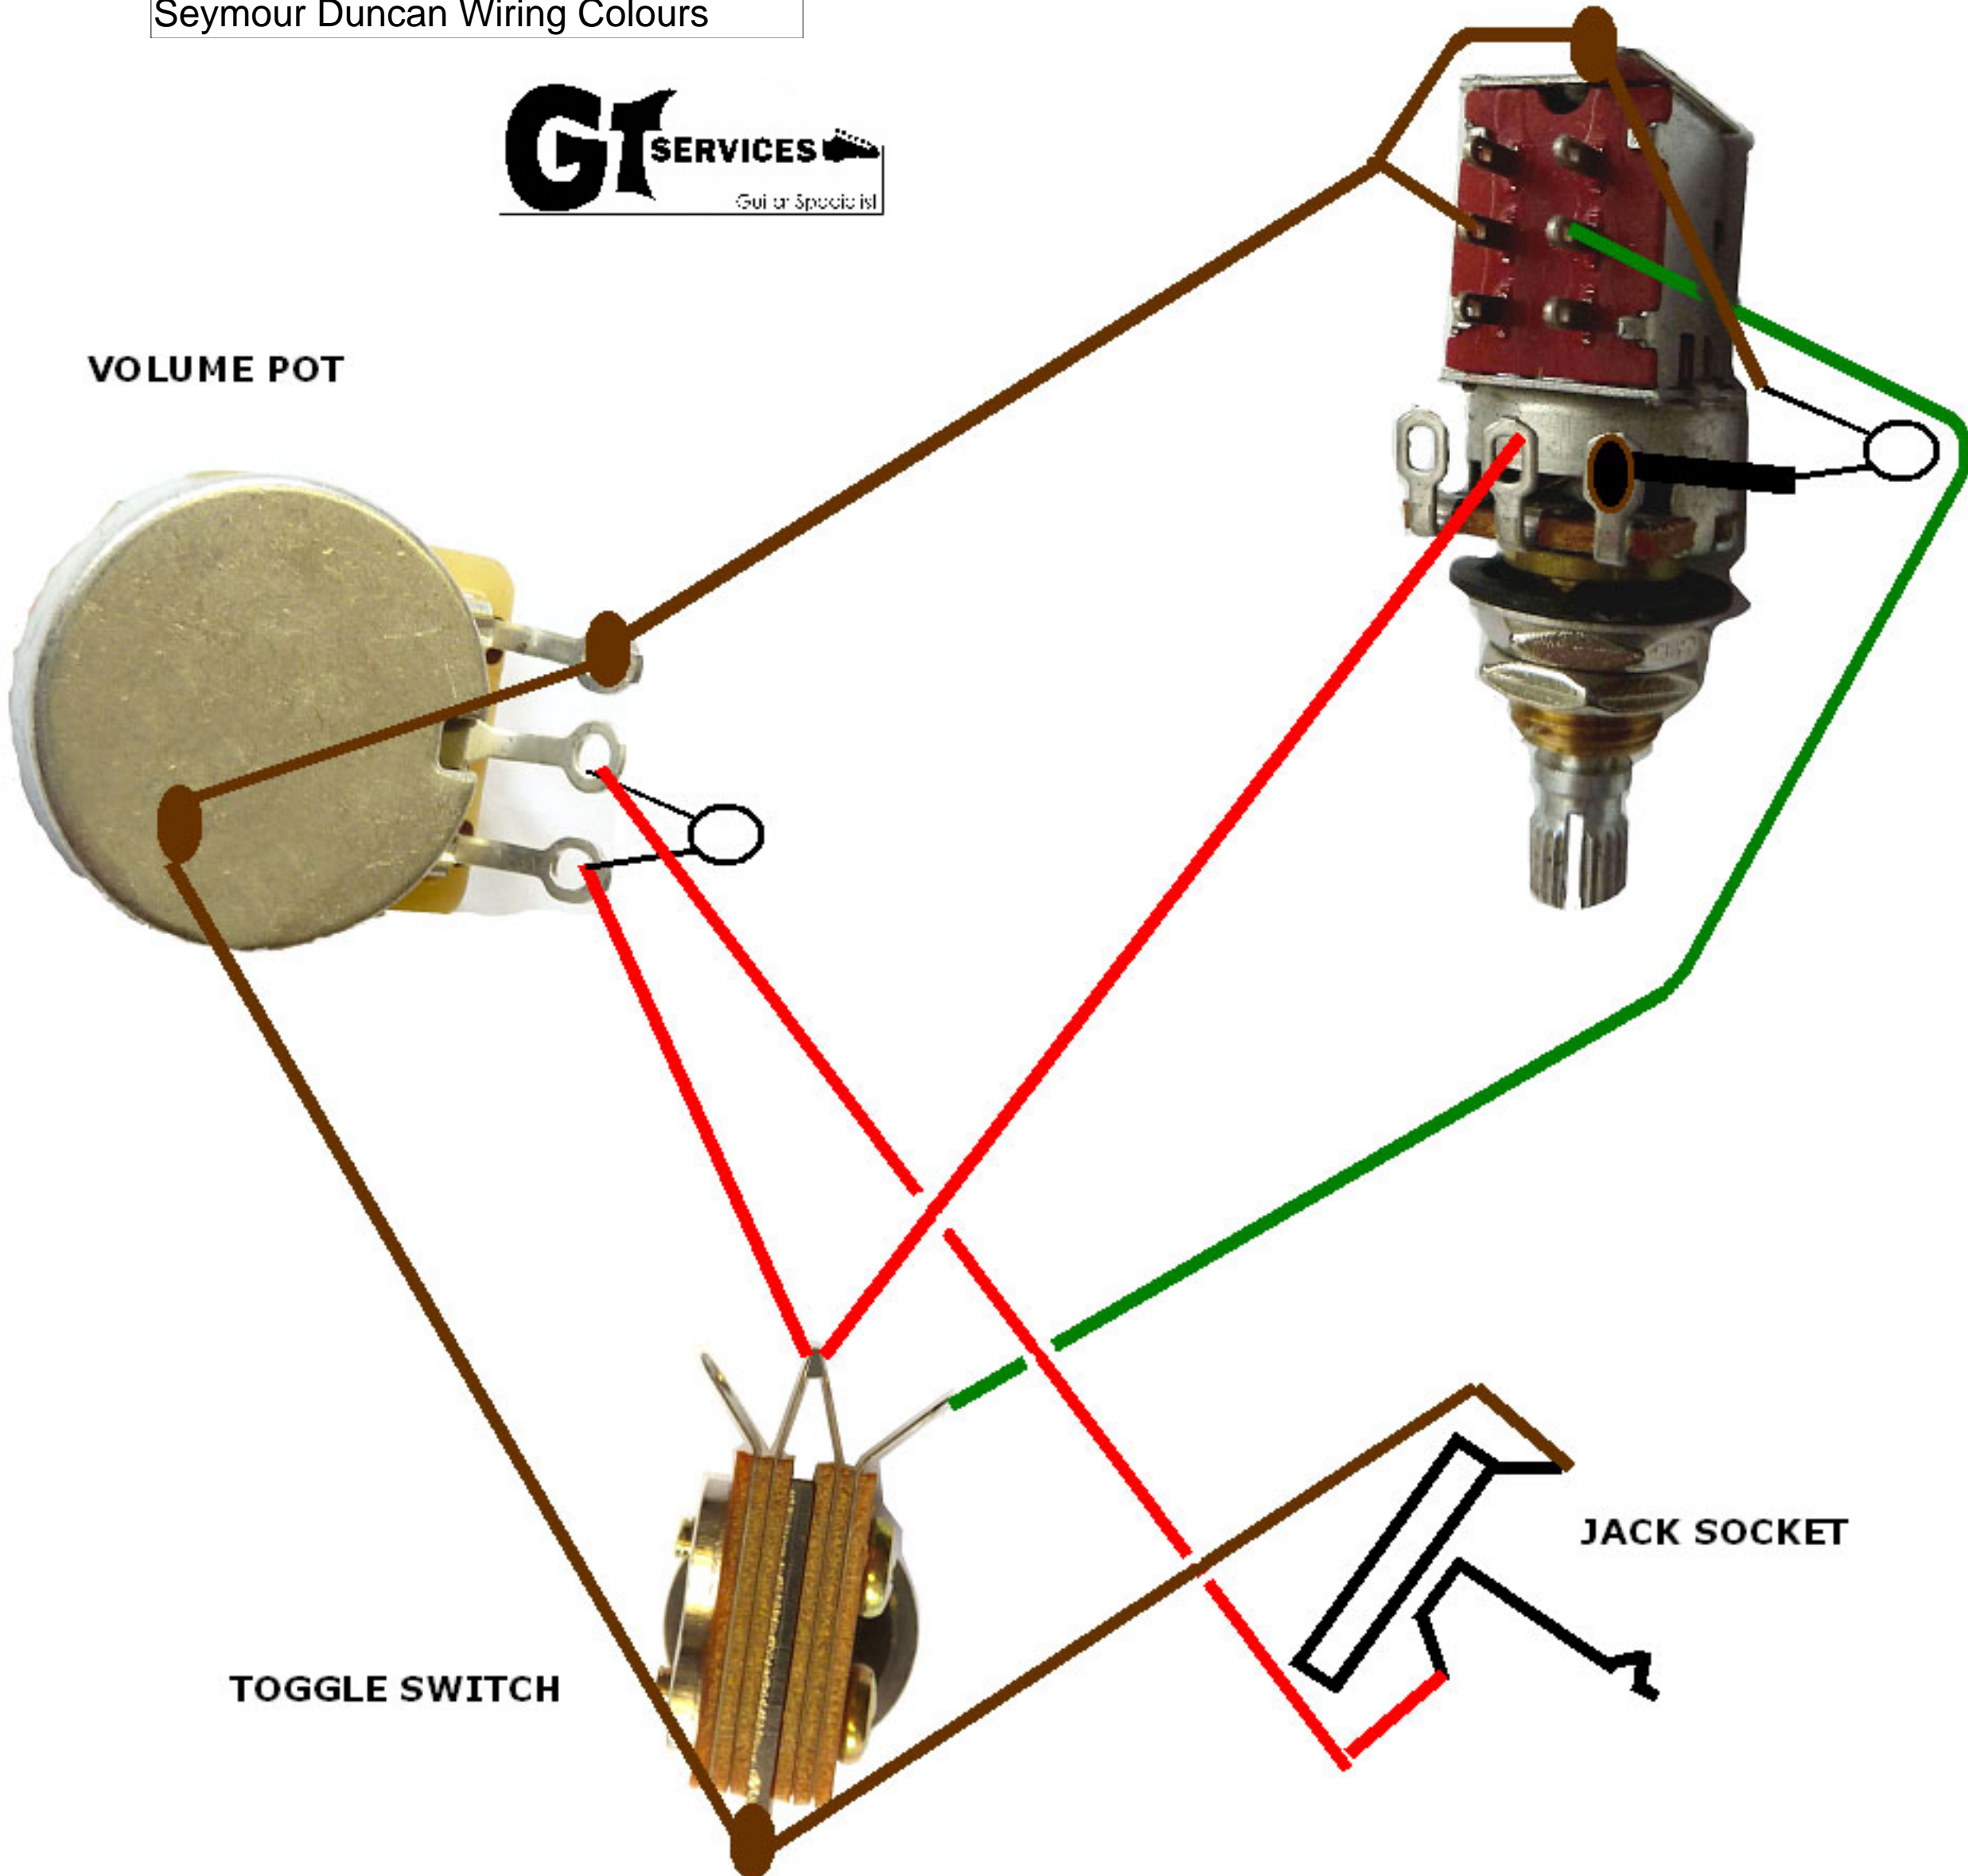

# BERLIN PLUS - CONNECTIONS TO: VOLUME, TOGGLE SWITCH, PUSH/PULL SWITCH AND JACK SOCKET

Seymour Duncan Wiring Colours

VOLUME POT

TOGGLE SWITCH

JACK SOCKET

# BERLIN PLUS - CONNECTIONS FROM: PICK UPS TO TOGGLE SWITCH AND PUSH/PULL SWITCH