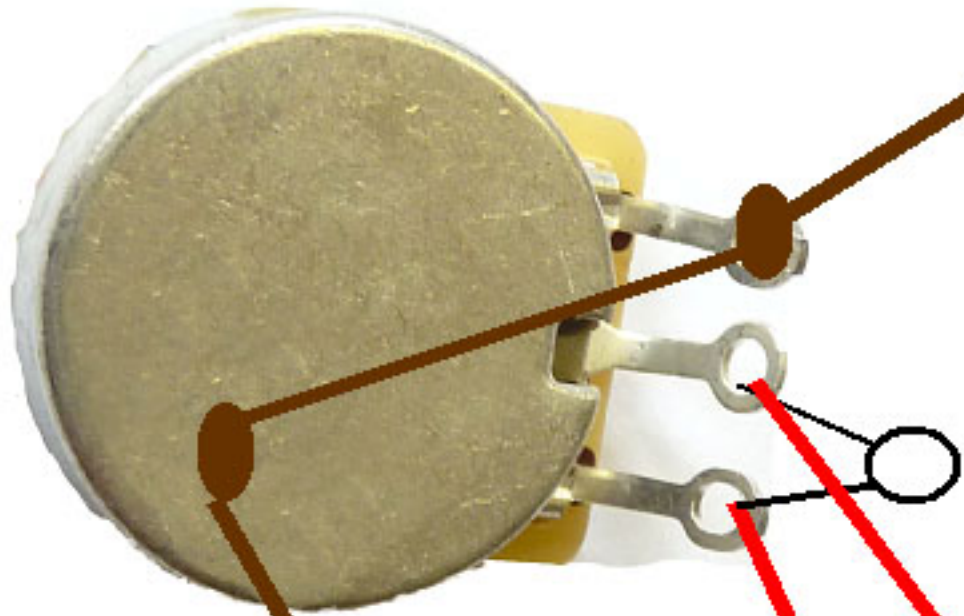

# BERLIN PLUS - CONNECTIONS TO: VOLUME, TOGGLE SWITCH, PUSH/PULL SWITCH AND JACK SOCKET

Seymour Duncan Wiring Colours

VOLUME POT

TOGGLE SWITCH

JACK SOCKET

# BERLIN PLUS - CONNECTIONS FROM: PICK UPS TO TOGGLE SWITCH AND PUSH/PULL SWITCH