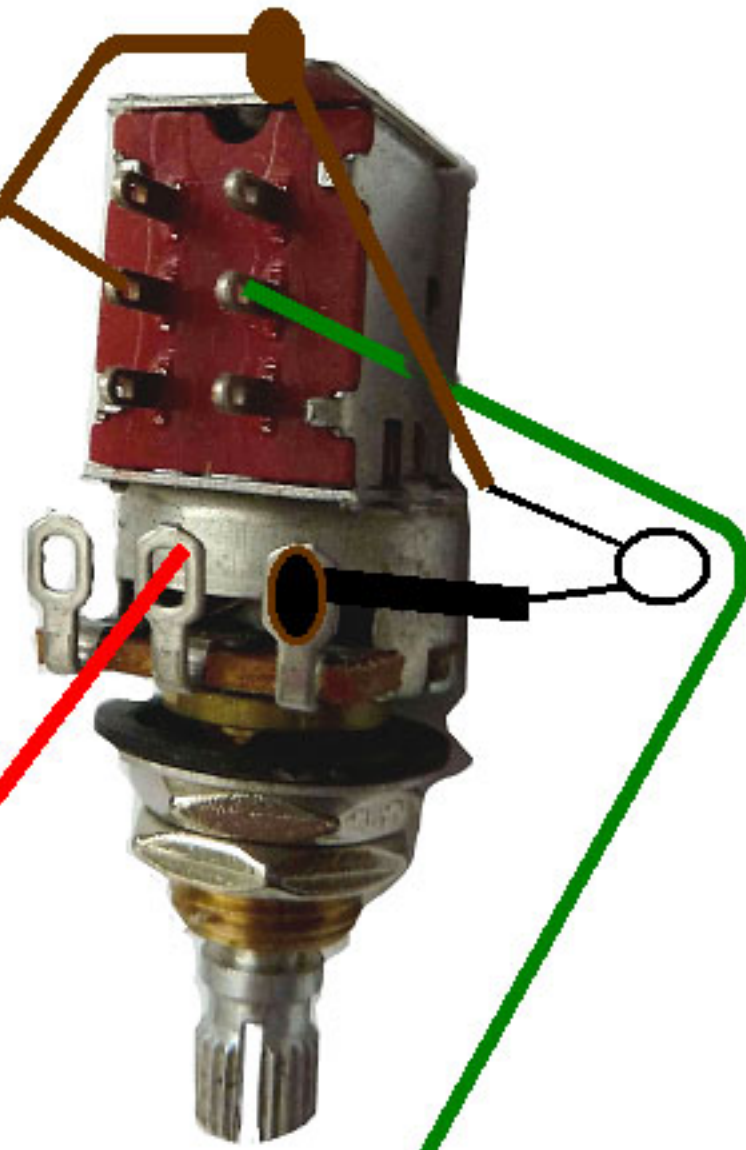

# BERLIN PLUS - CONNECTIONS TO: VOLUME, TOGGLE SWITCH, PUSH/PULL SWITCH AND JACK SOCKET

Seymour Duncan Wiring Colours

VOLUME POT

TOGGLE SWITCH

JACK SOCKET

# BERLIN PLUS - CONNECTIONS FROM: PICK UPS TO TOGGLE SWITCH AND PUSH/PULL SWITCH