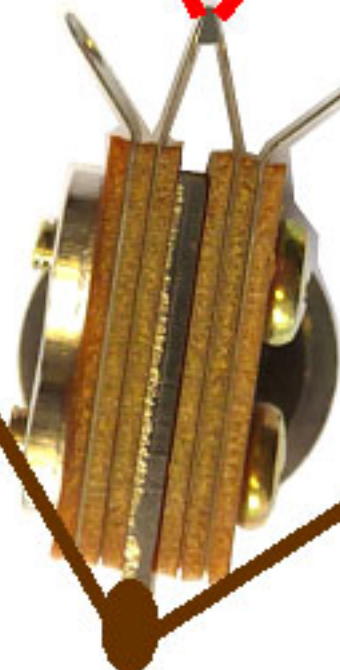

# BERLIN PLUS - CONNECTIONS TO: VOLUME, TOGGLE SWITCH, PUSH/PULL SWITCH AND JACK SOCKET

Seymour Duncan Wiring Colours

VOLUME POT

TOGGLE SWITCH

JACK SOCKET

# BERLIN PLUS - CONNECTIONS FROM: PICK UPS TO TOGGLE SWITCH AND PUSH/PULL SWITCH