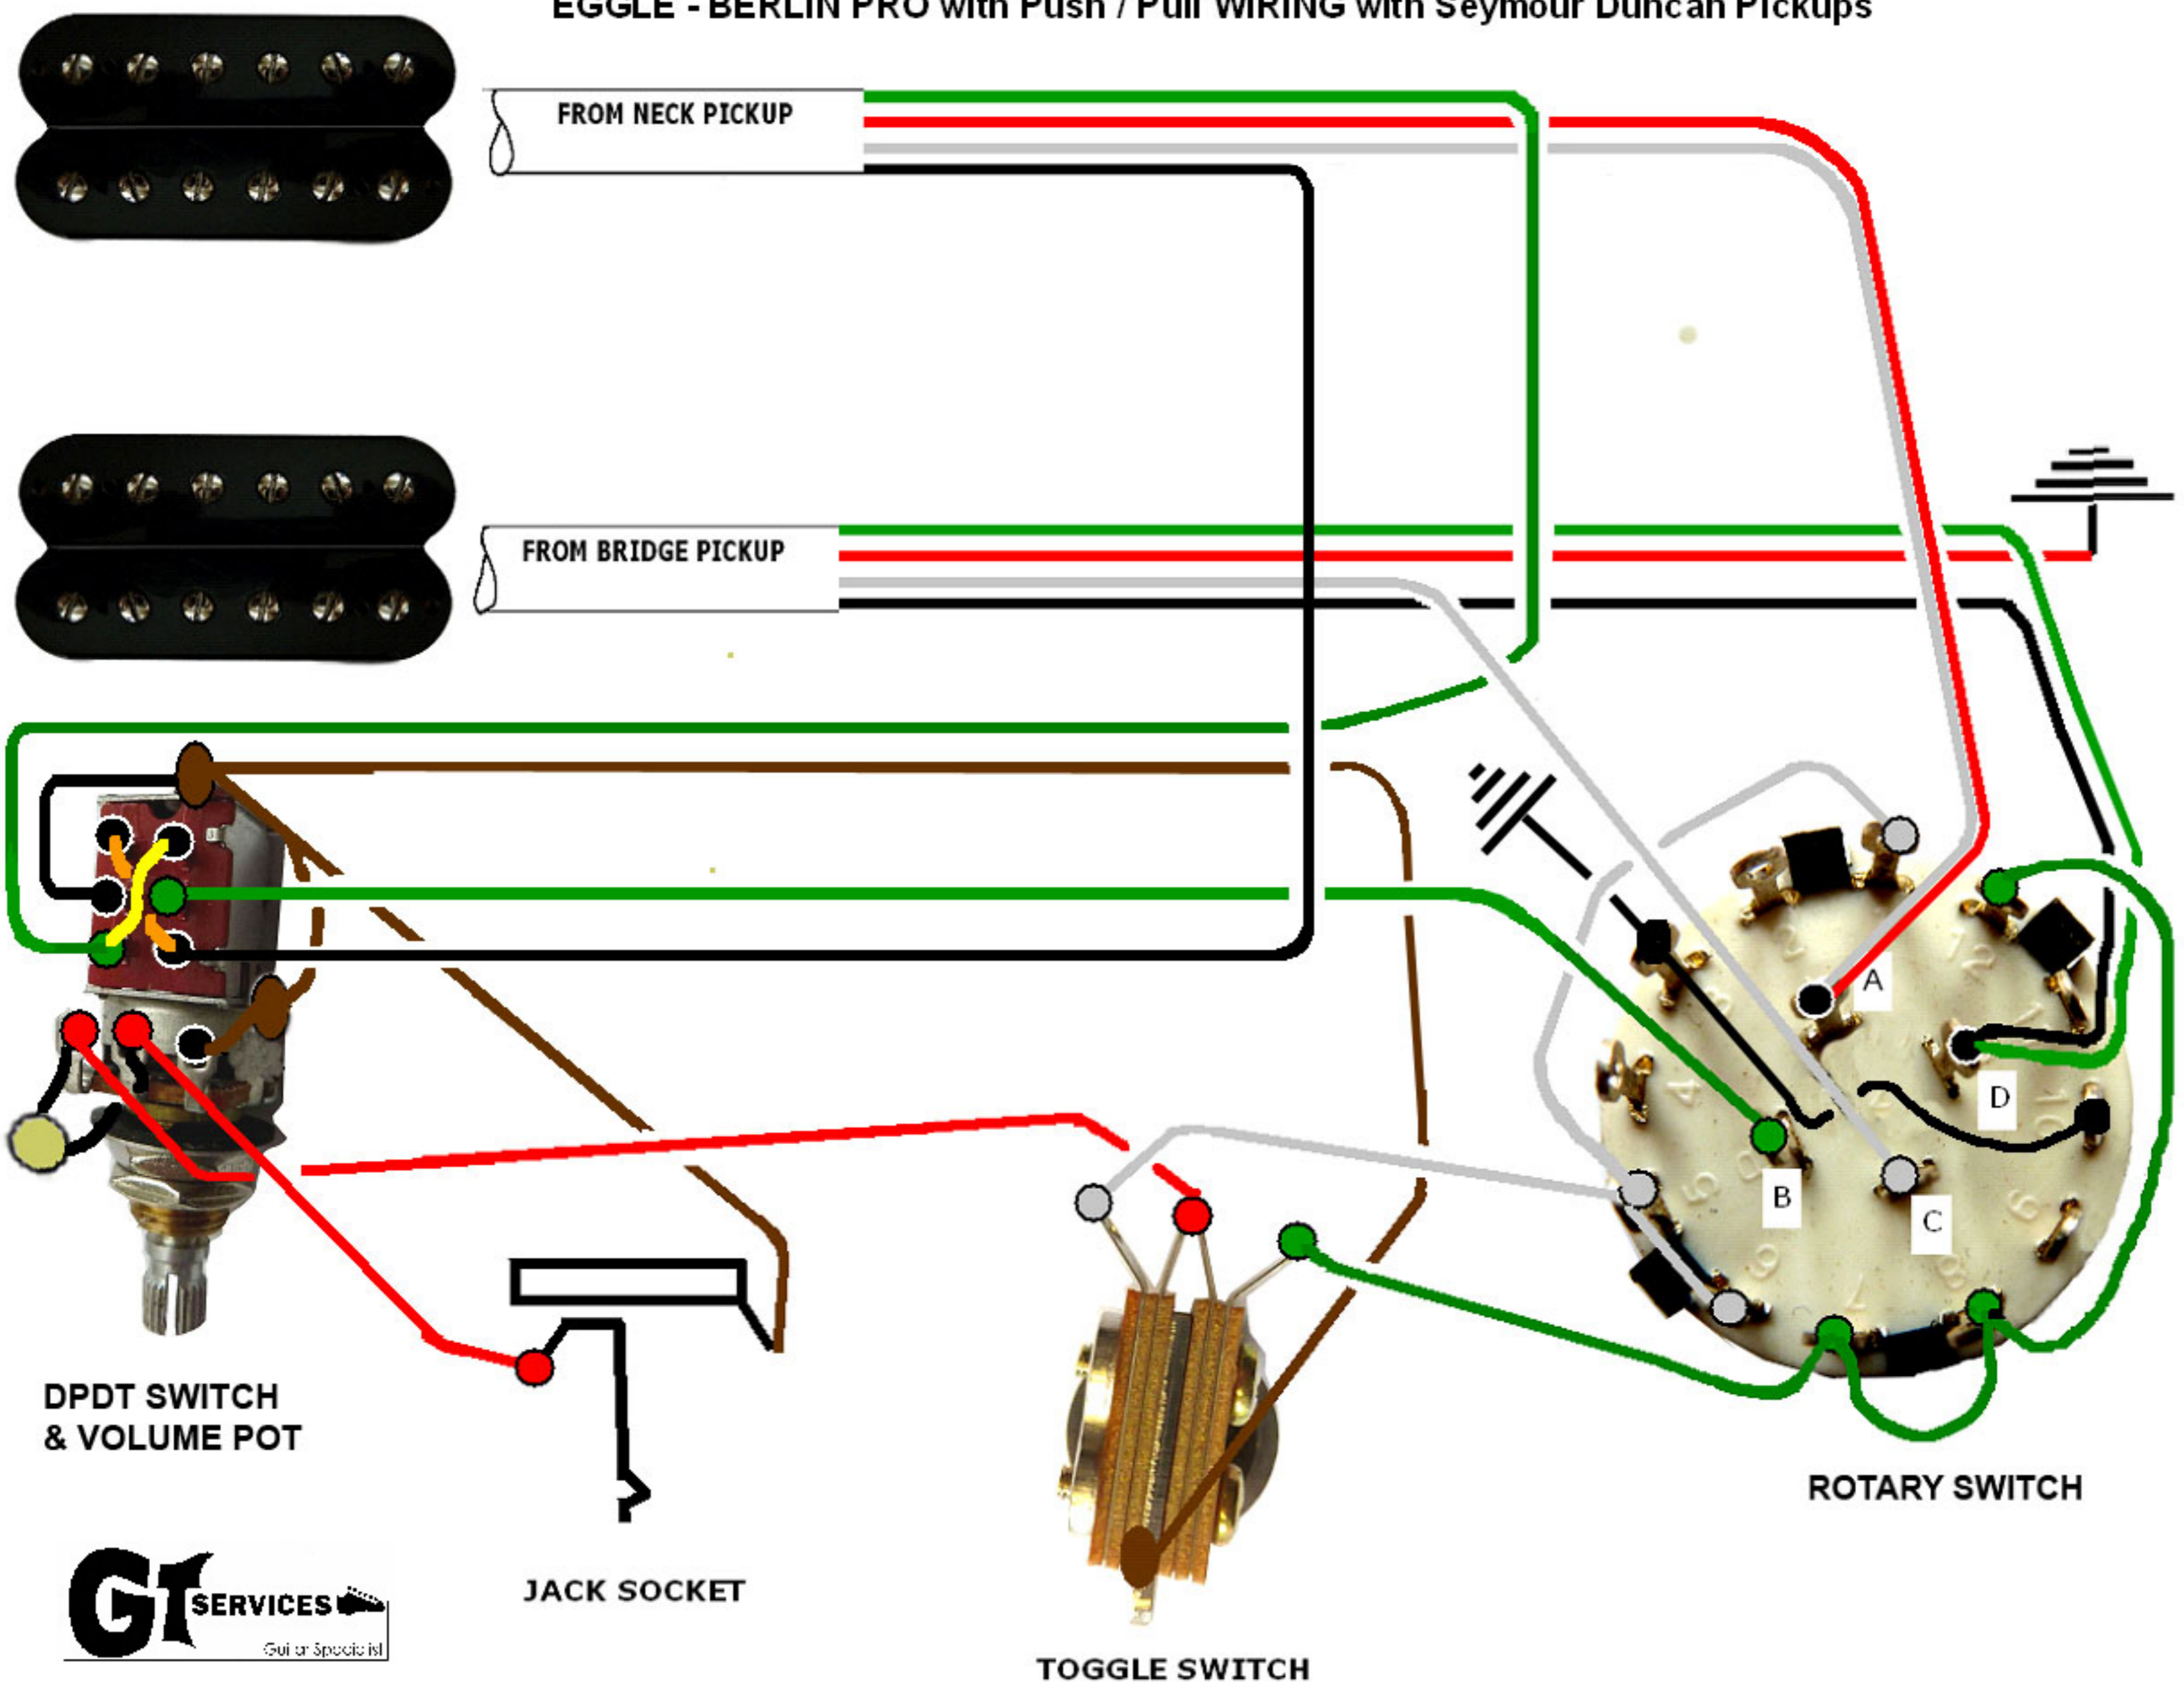

EGGLE - BERLIN PRO with Push / Pull WIRING with Seymour Duncan Pickups

DPDT SWITCH & VOLUME POT

JACK SOCKET

TOGGLE SWITCH

ROTARY SWITCH